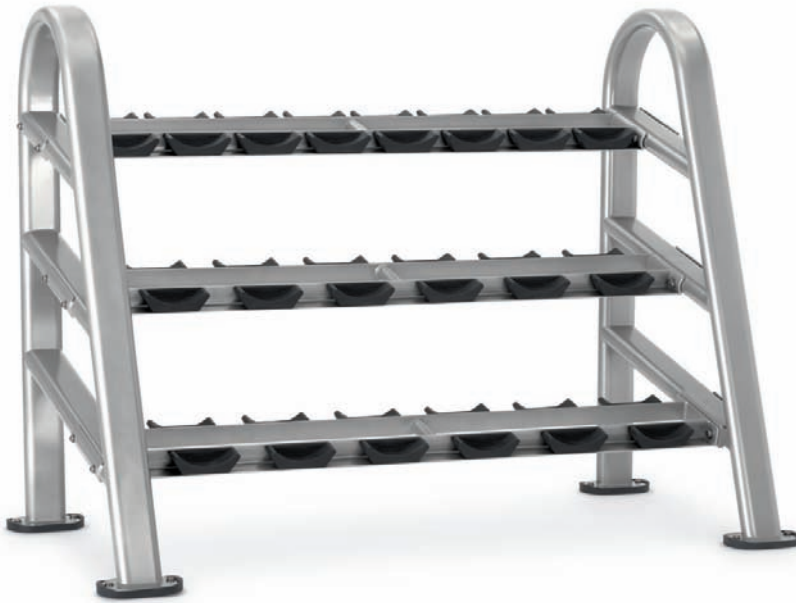

DUMBBELL RACK (10-PAIR/3-TIER)

Model IN-R8002

- Compact footprint
- Rubber dumbbell saddles
- Rubber feet for floor protection

SHIP WEIGHT	WIDTH	LENGTH	HEIGHT
272 lbs (124 kg)	36" (91 cm)	69" (175 cm)	55" (140 cm)

FEATURES AND SPECIFICATIONS

AVAILABLE COLORS

Options for upholstery and frame.

SLATE / SILVER

Slate
Upholstery

StarTrac Silver
Frame

WARRANTY: 2 years Comprehensive Warranty for parts and labor support for the equipment, applicable on the basis of manufacturing defect only.